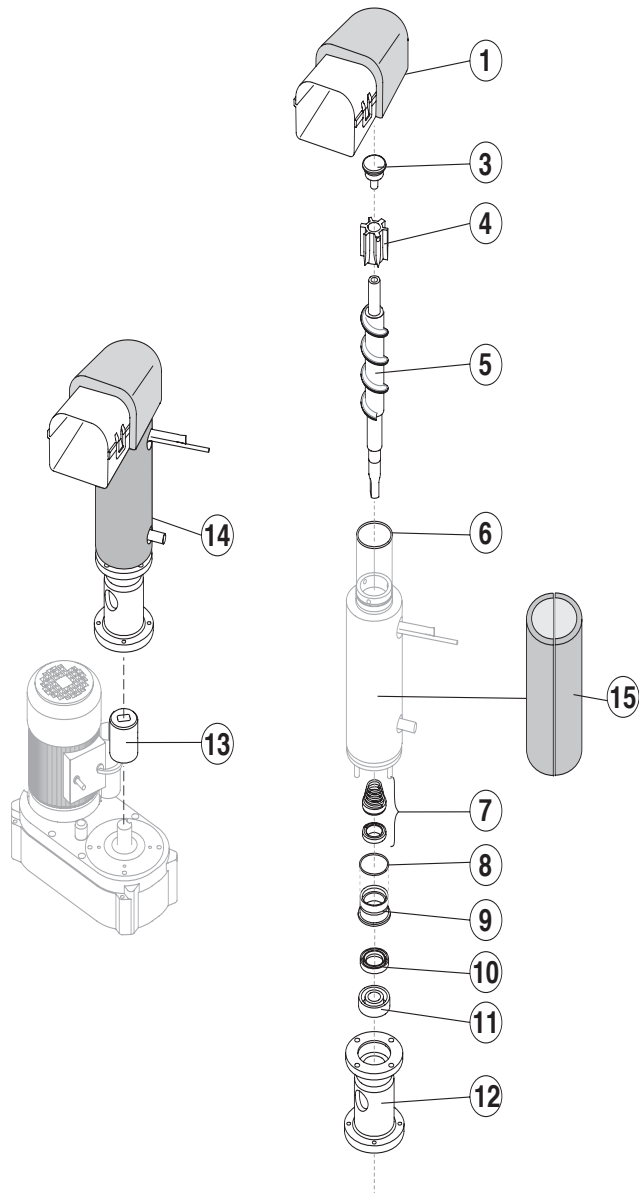

TB 1404

LIST OF THE EXPLODED VIEWS

SHELL ASSY

COOLING SYSTEM

EVAPORATOR

HYDRAULIC CIRCUIT

ELECTRIC PARTS

Ref.	Spare Description	Code
1	Foamed Cabinet Assy	See Table
2	Cover for Ice Exhaust	221386
3	Top Assembly	C22690
4	Rear Panel Assembly	C21201
5	Rear Grid	D12085
6	Adjustable Stainless Steel Foot	20613
7*	Filtering Panel	18106
8	Frame + Grid & Filter	C10205
9	Front Grid Panel	C221130
11	Bulbe-holder Pipe	20522
12	Door Assy	C10275

Ref. 1 - Foamed Cabinet Assy

Condensation	Code
Air	C11166A
Water	C11166W

Common Parts

Ref.	Spare Description	Code
3*	Molecular Drier	14009
5*	Vacuum-Charge Valve Plug	14006
6*	Vacuum-Charge Valve Device	14005
7	Vacuum-Charge Valve Body	14007
8	Compressor	See Table
9	Suctin Line	for the spare parts code give us the s/n.

Ref. 8 - Compressor

Voltage	Code
T11	23832
T12	231308

Ref.	Spare Description (Current version)	Code
1	Ice Exhaust with insulatig cap	C10648
3	Ice Breaker	20915
4	Extruder with bearings assembly	C201001
5	Auger	201000
6	OR Gasket 4325	20987
7	Ceramic Seal	20937
8	OR Gasket 3162 mat. NBR70	20429
9	Reduction Ring	20785
10	Seal Ring	20985
11	Bearing	20917
12	Flange	20916
13	Joint	D20630
14	Evaporator Assy	C11174
15	Insulating Cap	18205

Common Parts

Ref.	Spare Description	Code
1	Water Outlet Nipple	10472
2	Silicone Gasket	13006
4*	Double Switch Basin Assembly	C10709
5	Semirigid Polyethylene Gasket	13007
6	Bin Discharge Nut	10096
8	Microswitch	23055