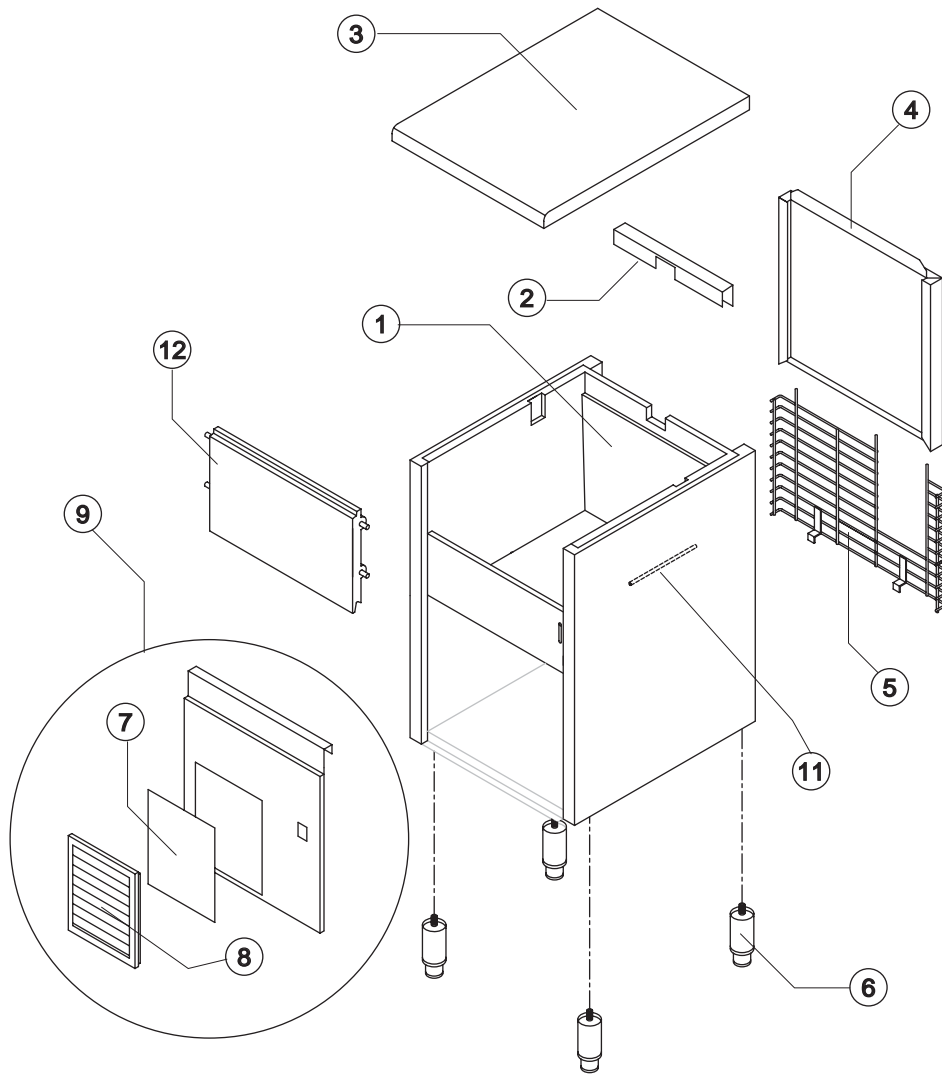

TB 1404

LIST OF THE EXPLODED VIEWS

SHELL ASSY

COOLING SYSTEM

EVAPORATOR

HYDRAULIC CIRCUIT

ELECTRIC PARTS

Ref.	Spare Description	Code
1	Foamed Cabinet Assy	See Table
2	Cover for Ice Exhaust	221386
3	Top Assembly	C22690
4	Rear Panel Assembly	C21201
5	Rear Grid	D12085
6	Adjustable Stainless Steel Foot	20613
7*	Filtering Panel	18106
8	Frame + Grid & Filter	C10205
9	Front Grid Panel	C221130
11	Bulbe-holder Pipe	20522
12	Door Assy	C10275

Ref. 1 - Foamed Cabinet Assy

Condensation	Code
Air	C11166A
Water	C11166W

Common Parts

Ref.	Spare Description	Code
3*	Molecular Drier	14009
5*	Vacuum-Charge Valve Plug	14006
6*	Vacuum-Charge Valve Device	14005
7	Vacuum-Charge Valve Body	14007
8	Compressor	See Table
9	Suctin Line	for the spare parts code give us the s/n.