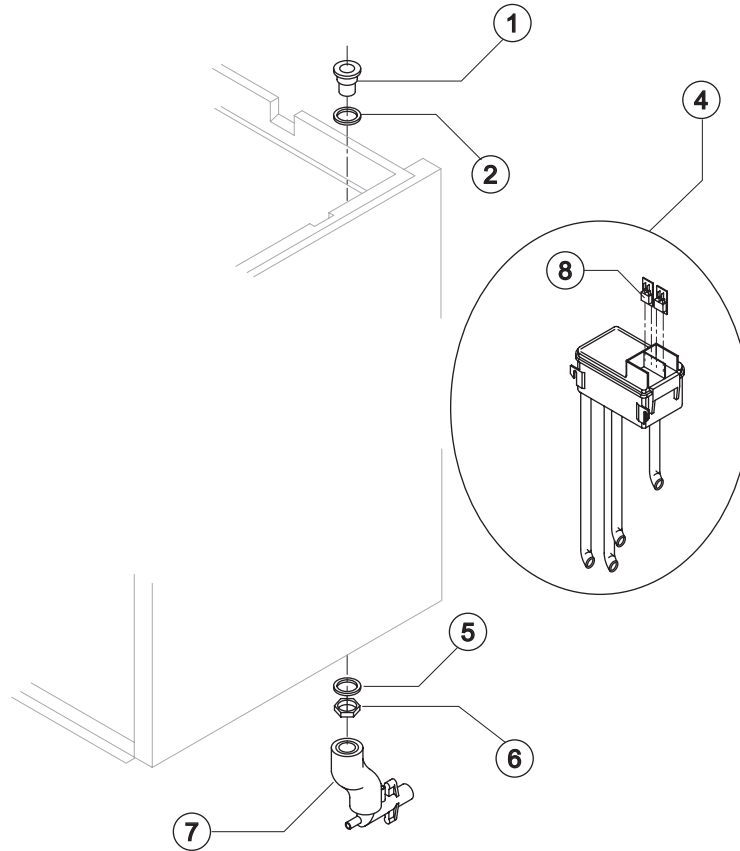

TB 1404

LIST OF THE EXPLODED VIEWS

SHELL ASSY

COOLING SYSTEM

EVAPORATOR

HYDRAULIC CIRCUIT

ELECTRIC PARTS

Ref.	Spare Description	Code
1	Foamed Cabinet Assy	See Table
2	Cover for Ice Exhaust	221386
3	Top Assembly	C22690
4	Rear Panel Assembly	C21201
5	Rear Grid	D12085
6	Adjustable Stainless Steel Foot	20613
7*	Filtering Panel	18106
8	Frame + Grid & Filter	C10205
9	Front Grid Panel	C221130
11	Bulbe-holder Pipe	20522
12	Door Assy	C10275

Ref. 1 - Foamed Cabinet Assy

Condensation	Code
Air	C11166A
Water	C11166W

Common Parts

Ref.	Spare Description	Code
3*	Molecular Drier	14009
5*	Vacuum-Charge Valve Plug	14006
6*	Vacuum-Charge Valve Device	14005
7	Vacuum-Charge Valve Body	14007
8	Compressor	See Table
9	Suctin Line	for the spare parts code give us the s/n.

Ref. 8 - Compressor

Voltage	Code
T11	23832
T12	231308

Ref.	Spare Description (Current version)	Code
1	Ice Exhaust with insulatig cap	C10648
3	Ice Breaker	20915
4	Extruder with bearings assembly	C201001
5	Auger	201000
6	OR Gasket 4325	20987
7	Ceramic Seal	20937
8	OR Gasket 3162 mat. NBR70	20429
9	Reduction Ring	20785
10	Seal Ring	20985
11	Bearing	20917
12	Flange	20916
13	Joint	D20630
14	Evaporator Assy	C11174
15	Insulating Cap	18205

Common Parts

Ref.	Spare Description	Code
1	Water Outlet Nipple	10472
2	Silicone Gasket	13006
4*	Double Switch Basin Assembly	C10709
5	Semirigid Polyethylene Gasket	13007
6	Bin Discharge Nut	10096
8	Microswitch	23055