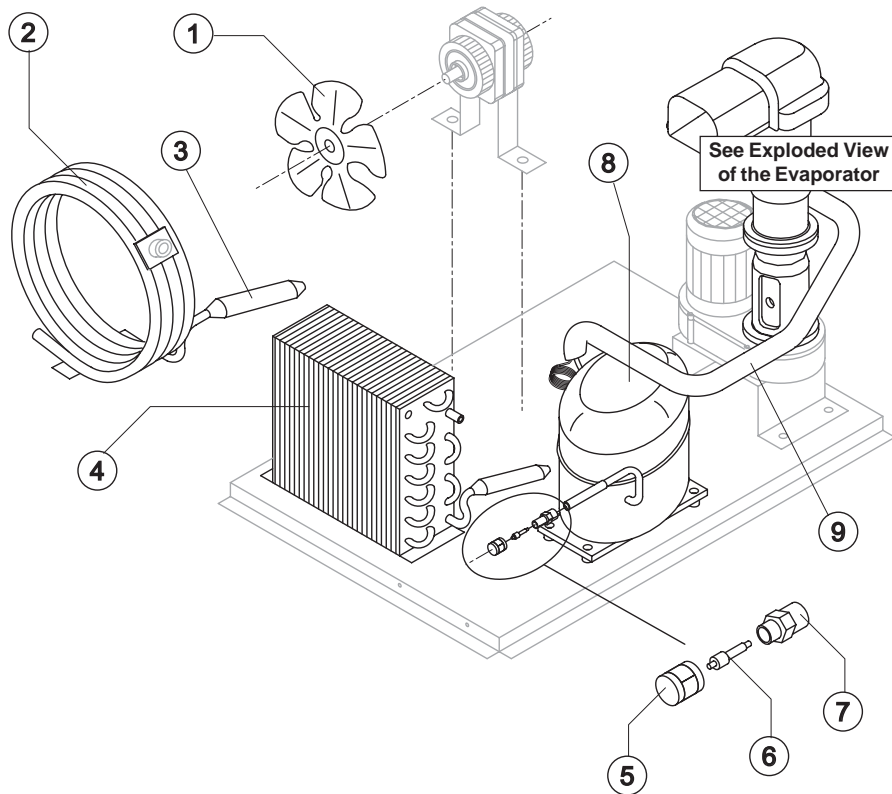

TB 1404

LIST OF THE EXPLODED VIEWS

SHELL ASSY

COOLING SYSTEM

EVAPORATOR

HYDRAULIC CIRCUIT

ELECTRIC PARTS

Ref.	Spare Description	Code
1	Foamed Cabinet Assy	See Table
2	Cover for Ice Exhaust	221386
3	Top Assembly	C22690
4	Rear Panel Assembly	C21201
5	Rear Grid	D12085
6	Adjustable Stainless Steel Foot	20613
7*	Filtering Panel	18106
8	Frame + Grid & Filter	C10205
9	Front Grid Panel	C221130
11	Bulbe-holder Pipe	20522
12	Door Assy	C10275

Ref. 1 - Foamed Cabinet Assy

Condensation	Code
Air	C11166A
Water	C11166W

Common Parts

Ref.	Spare Description	Code
3*	Molecular Drier	14009
5*	Vacuum-Charge Valve Plug	14006
6*	Vacuum-Charge Valve Device	14005
7	Vacuum-Charge Valve Body	14007
8	Compressor	See Table
9	Suctin Line	for the spare parts code give us the s/n.