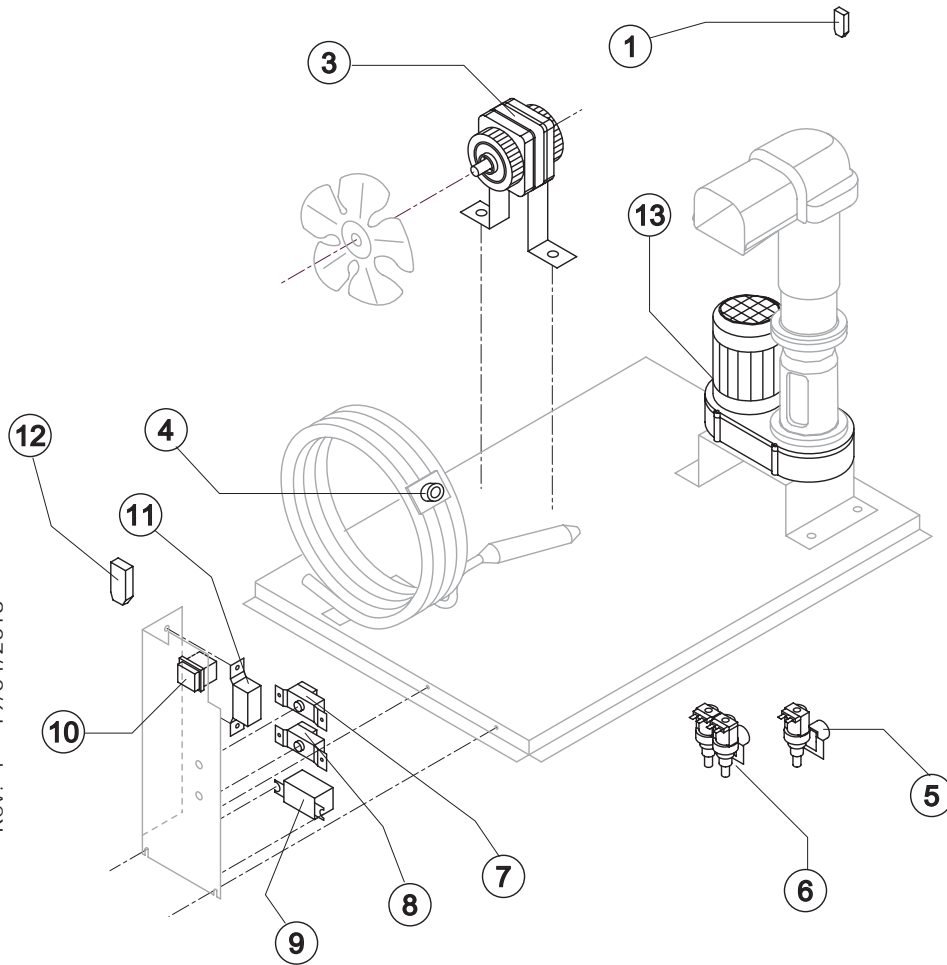

Ref. 8 - Compressor

Voltage	Code
T11	23832
T12	231308

Ref.	Spare Description (Current version)	Code
1	Ice Exhaust with insulatig cap	C10648
3	Ice Breaker	20915
4	Extruder with bearings assembly	C201001
5	Auger	201000
6	OR Gasket 4325	20987
7	Ceramic Seal	20937
8	OR Gasket 3162 mat. NBR70	20429
9	Reduction Ring	20785
10	Seal Ring	20985
11	Bearing	20917
12	Flange	20916
13	Joint	D20630
14	Evaporator Assy	C11174
15	Insulating Cap	18205

Common Parts

Ref.	Spare Description	Code
1	Water Outlet Nipple	10472
2	Silicone Gasket	13006
4*	Double Switch Basin Assembly	C10709
5	Semirigid Polyethylene Gasket	13007
6	Bin Discharge Nut	10096
8	Microswitch	23055

Parts for Air-Cooled Version Only

Ref.	Spare Description	Code
7	Discharges Manifold	C10235

Parts for Water-Cooled Version Only

Ref.	Spare Description	Code
7	Discharges Manifold	C10240

Common Parts

Ref.	Spare Description	Code	
1	Anti Radio Interference Filter	Only T11 and T12	C23457
7*	Bin Thermostat		R23005
8*	Evaporator Thermostat		R23591
9*	Relay		23190
10*	Green Light Switch (On-Off)		23327
11*	Condenser Pressure Switch		23175
12	Anti Radio Interference Filter	Only T11 and T12	C23459
13	Gearmotor		Vedi Tabella

Parts for Air-Cooled Version Only

Ref.	Spare Description	Code
3*	Fan Motor	See Table
5*	1 Way- Water Inlet Valve	23115

Parts for Water-Cooled Version Only

Ref.	Spare Description	Code
3*	Fan Motor	23029
4*	Safety Thermostat	C23114
6*	2 Ways- Water Inlet Valve	23010